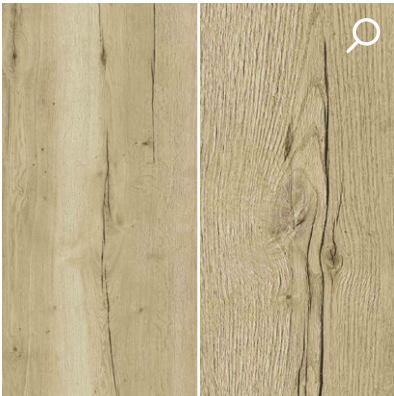

CLAVELAND OAK